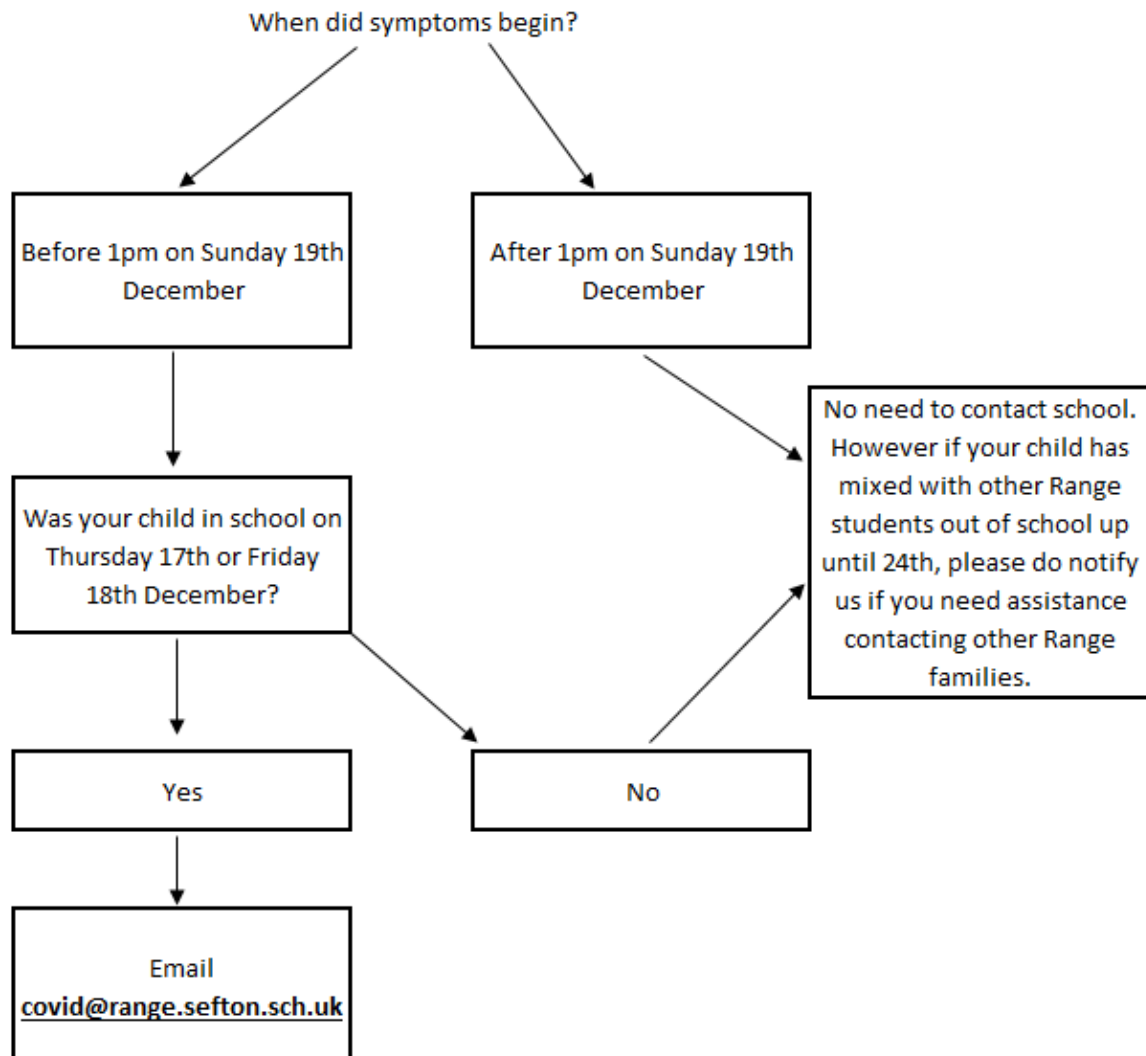

15 December 2020

Dear Parent/Carer,

As you may be aware, the DFE have asked schools to continue to play a role in the national test and trace service during part of the Christmas holidays. Here at Range we will of course continue to play our part in helping to identify close contacts up until and including Christmas Eve. If your child was to test positive up to and including Christmas Eve, please review the diagram below:

In the event of a Positive COVID test on or before Thursday 24th December

Our new, dedicated email address covid@range.sefton.sch.uk will be monitored twice daily, once in the morning and once in the afternoon. Upon receipt of a notification email, we will then contact, via parentmail, who we believe would have been close contacts in school. The statutory advice from the DFE is now to self-isolate for ten days, this has been reduced from fourteen in the event of close contact with someone who tests positive.