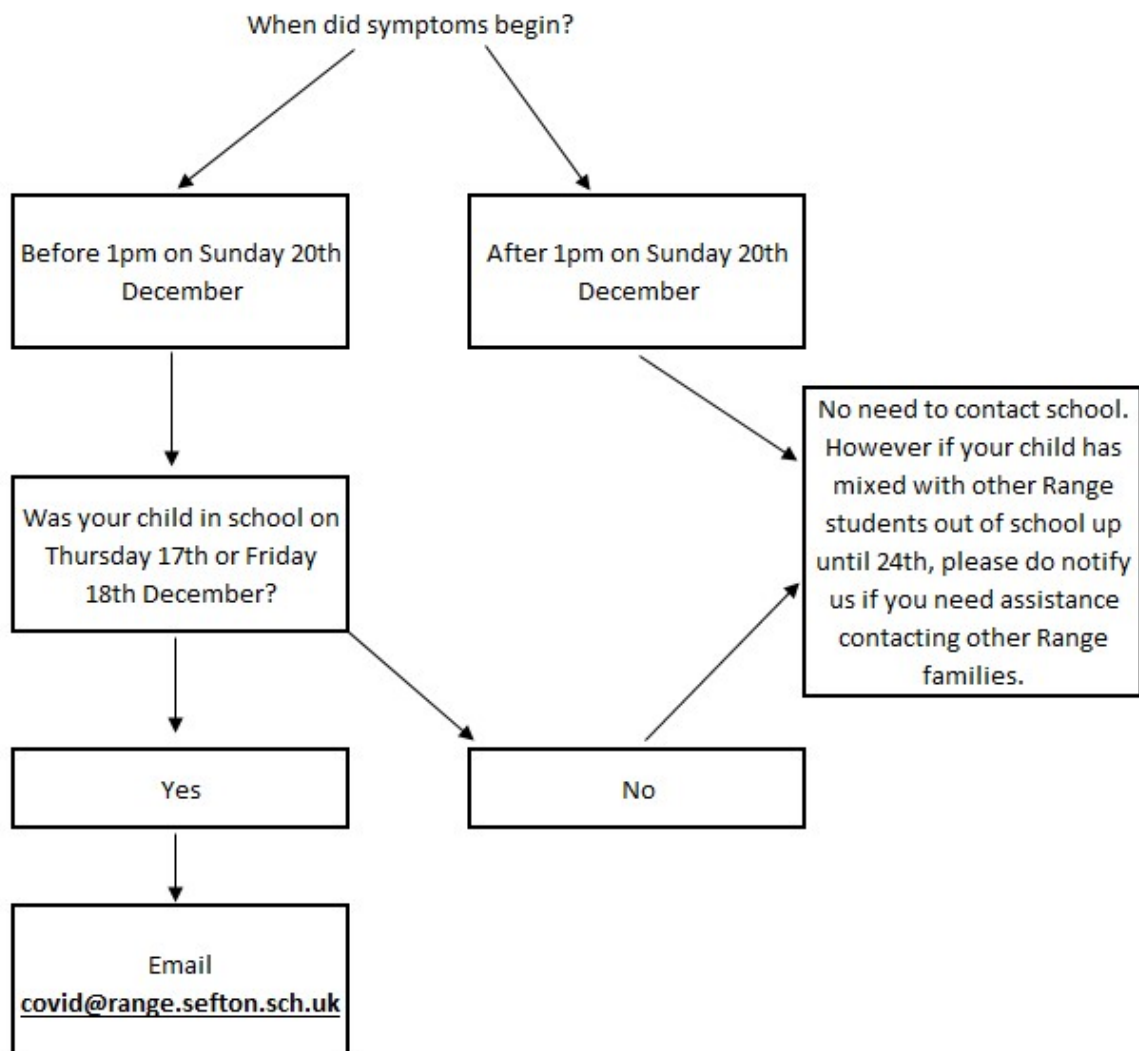

17 December 2020

Dear Parent/Carer,

As you may be aware, the DFE have asked schools to continue to play a role in the national test and trace service during part of the Christmas holidays. Here at Range we will of course continue to play our part in helping to identify close contacts up until and including Christmas Eve. If your child was to test positive up to and including Christmas Eve, please review the diagram below:

In the event of a Positive COVID test on or before Thursday 24th December

Our new, dedicated email address covid@range.sefton.sch.uk will be monitored twice daily, once in the morning and once in the afternoon. Upon receipt of a notification email, we will then contact, via parentmail, who we believe would have been close contacts in school. The statutory advice from the DFE is now to self-isolate for ten days, this has been reduced from fourteen in the event of close contact with someone who tests positive.